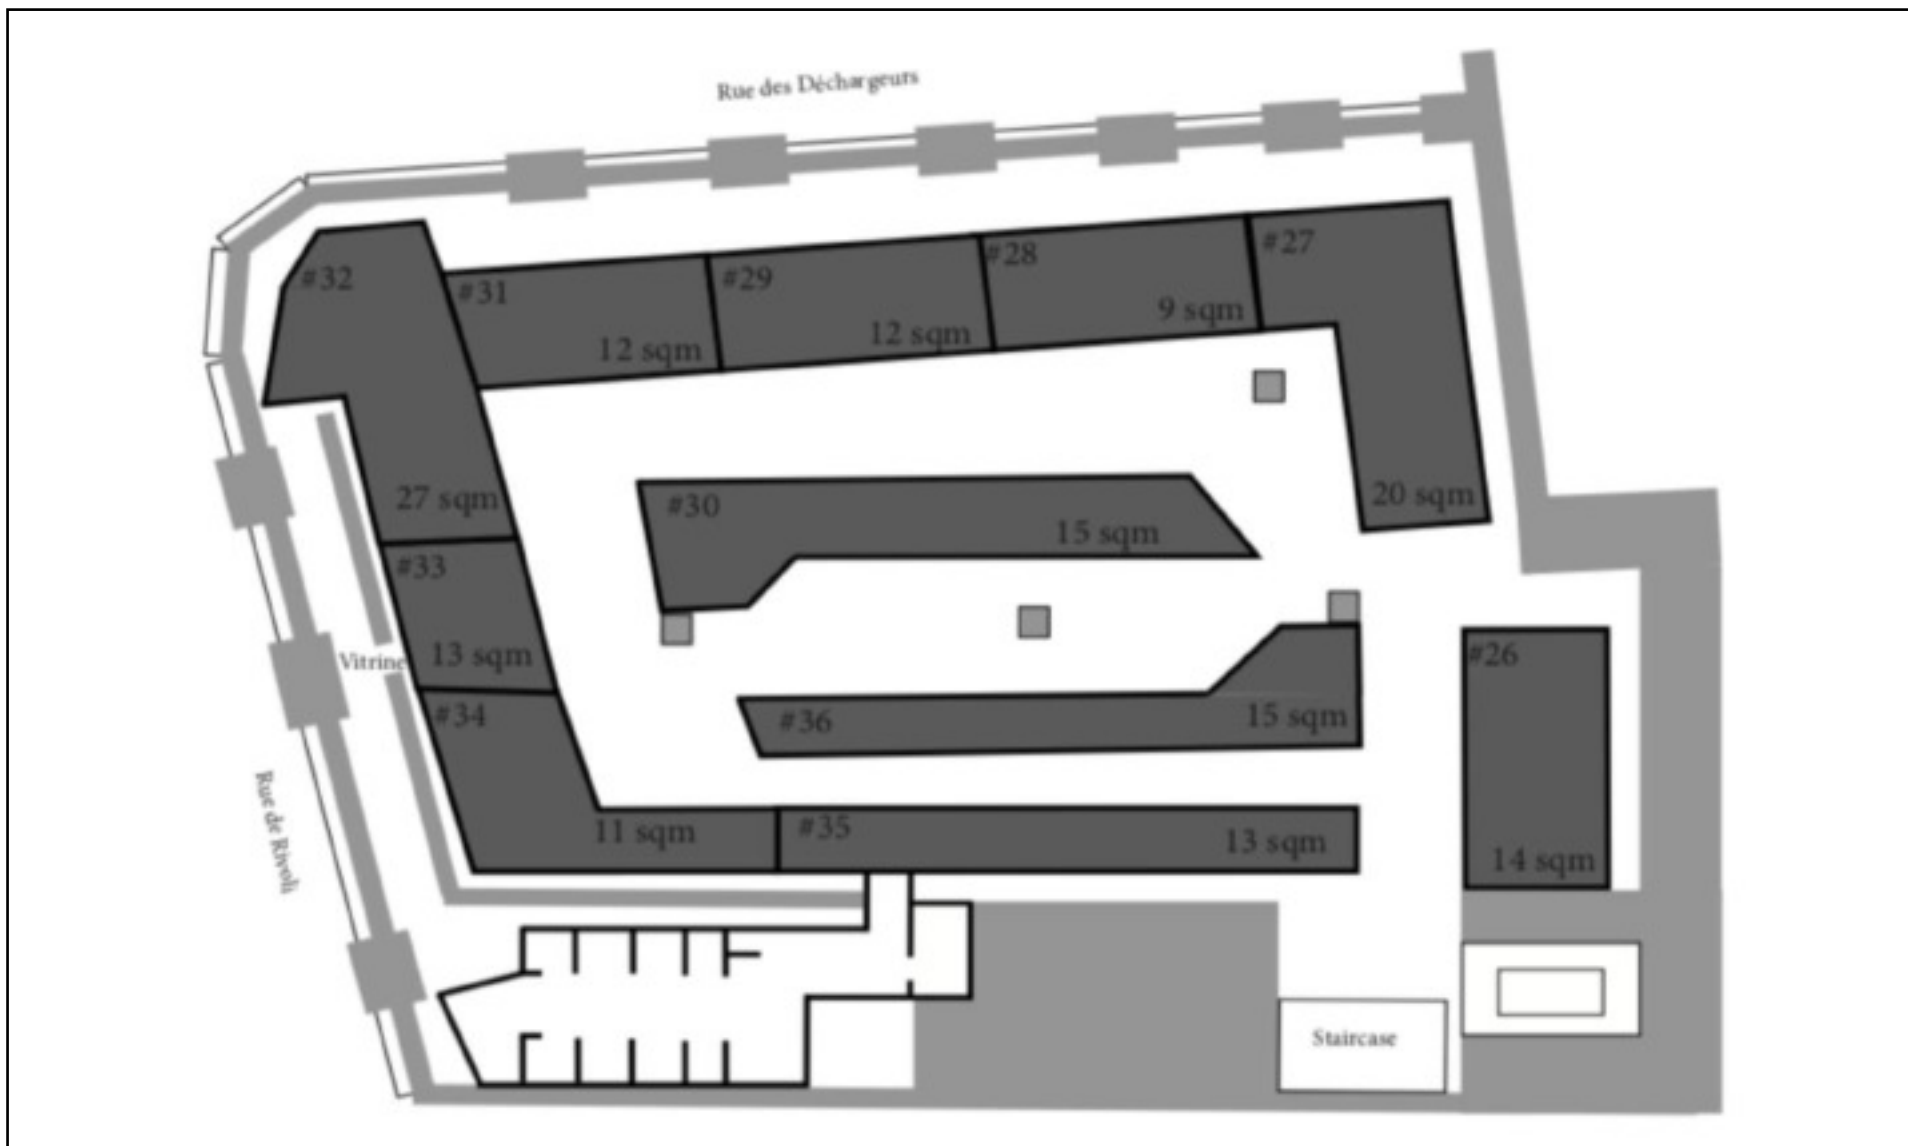

LEVEL #03

FIRST FLOOR.

P/CAS - PARIS
CONTEMPORARY ART SHOW BY
YIA ART FAIR #18&19.

A SELECTION OF 40 FRENCH
& INTERNATIONAL
GALLERIES.