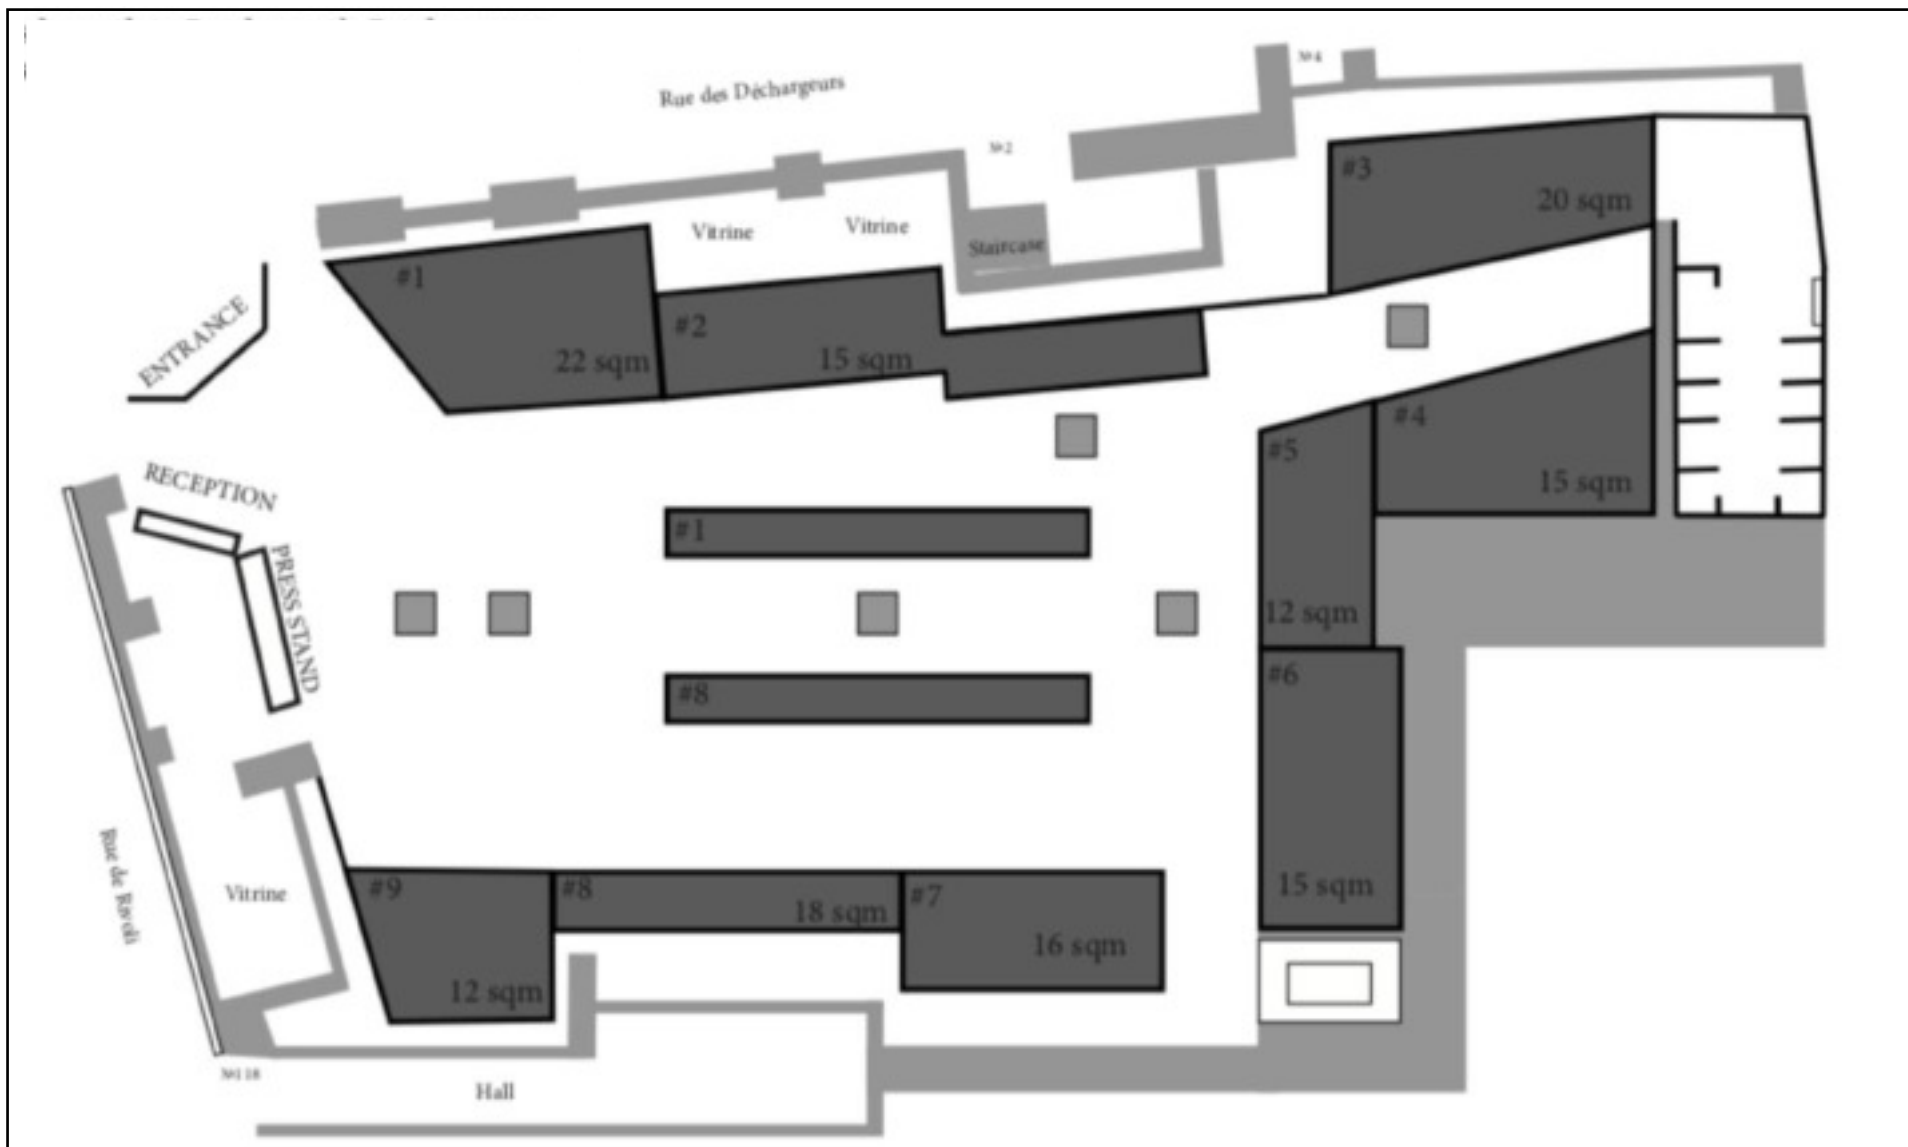

LEVEL #01

REZ-DE-CHAUSSÉE.

P/CAS - PARIS
CONTEMPORARY ART SHOW BY
YIA ART FAIR #18&19.

A SELECTION OF 40 FRENCH
& INTERNATIONAL
GALLERIES.